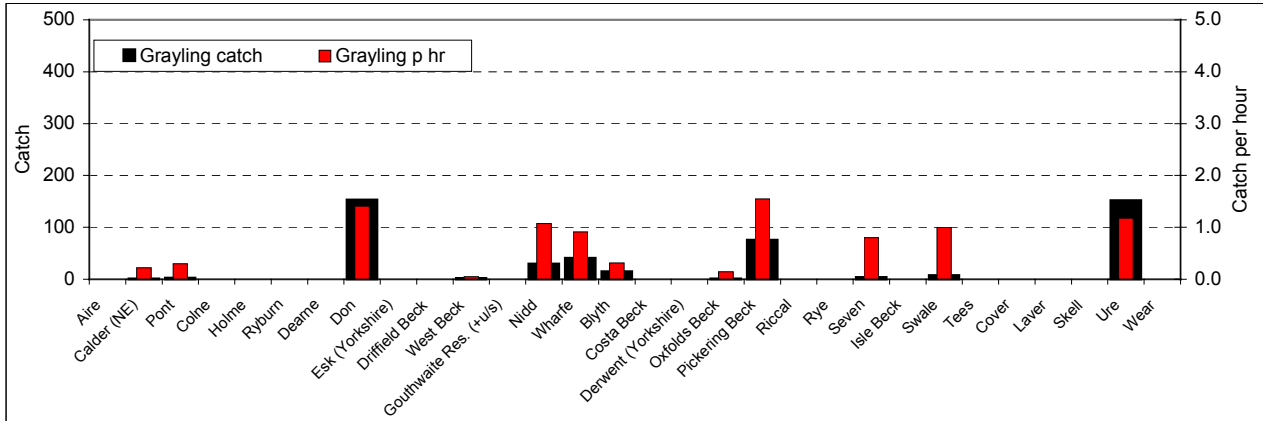

Appendix I. Grayling catch and catch per hour by river

North East

2001/02

2002/03

2003/04

2004/05

Appendix I. Grayling catch and catch per hour by river

Thames

2001/02

2002/03

2003/04

2004/05

Appendix I. Grayling catch and catch per hour by river

South West

2001/02

2002/03

2003/04

2004/05

Appendix I. Grayling catch and catch per hour by river

Southern

2001/02

2002/03

2003/04

2004/05