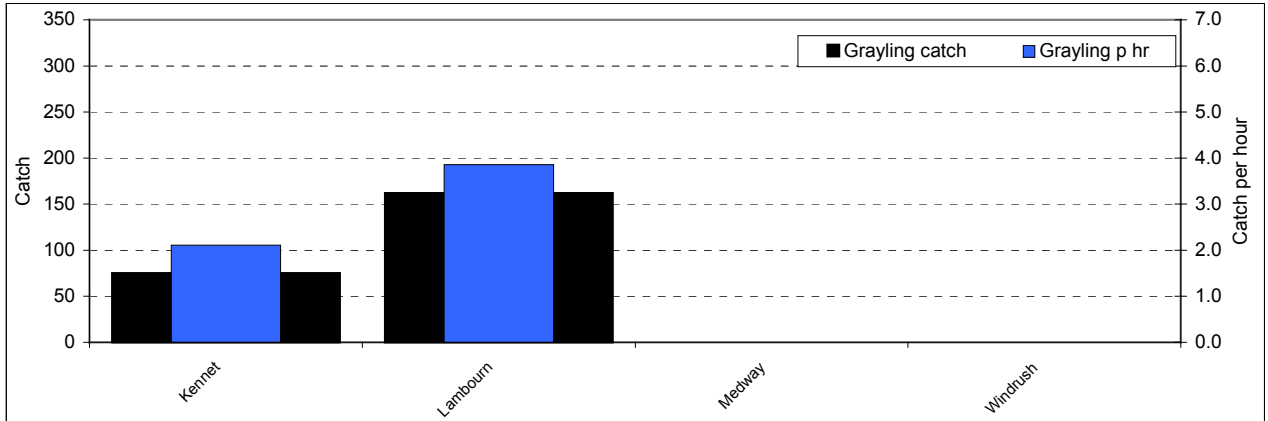

Appendix I. Grayling catch and catch per hour by river

North East

2001/02

2002/03

2003/04

2004/05

Appendix I. Grayling catch and catch per hour by river

Thames

2001/02

2002/03

2003/04

2004/05

Appendix I. Grayling catch and catch per hour by river

South West

2001/02

2002/03