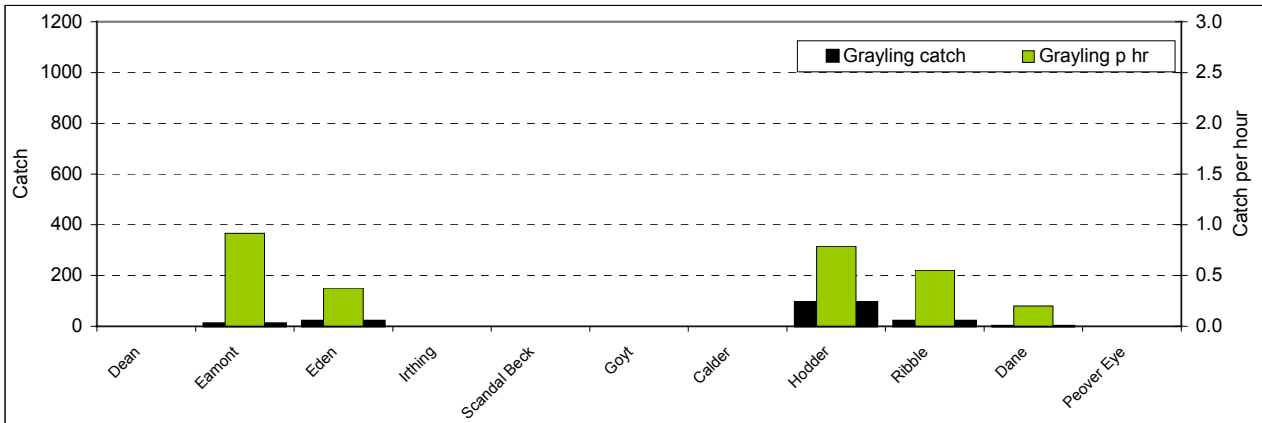

2001/02

2002/03

2003/04

2004/05

Appendix I. Grayling catch and catch per hour by river

North West

2001/02

2002/03