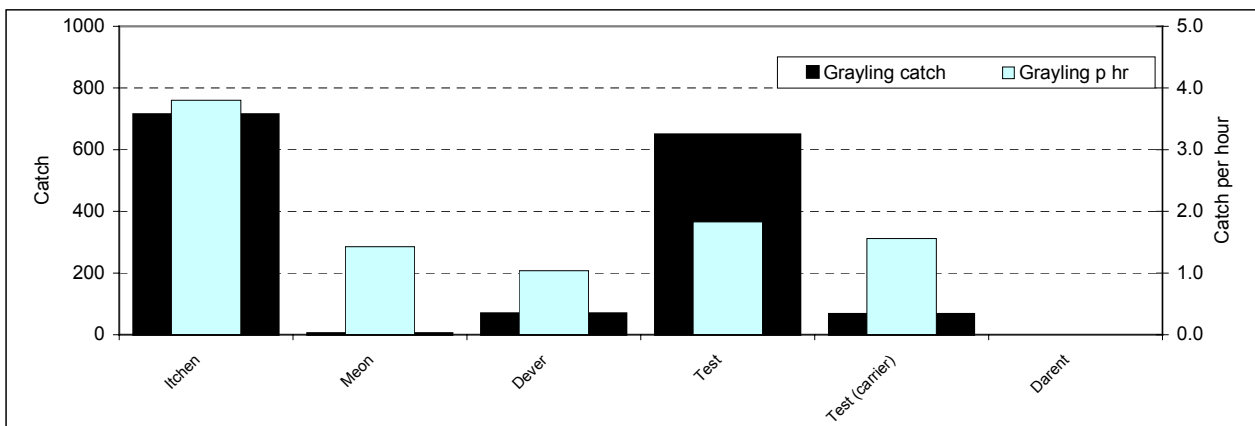

2003/04

2004/05

Appendix I. Grayling catch and catch per hour by river

Southern

2001/02

2002/03

2003/04

2004/05