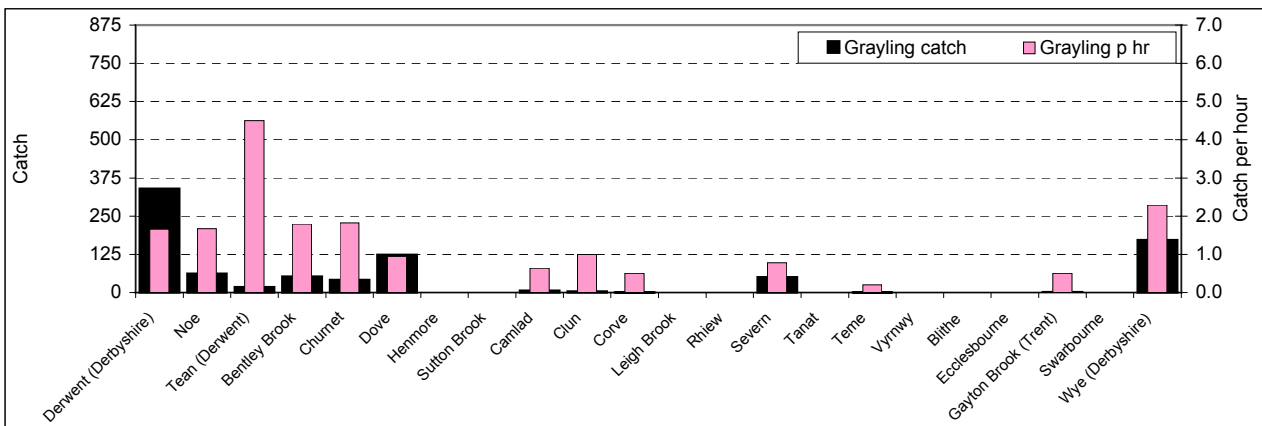

Appendix I. Grayling catch and catch per hour by river

Midlands

2001/02

2002/03

2003/04

2004/05