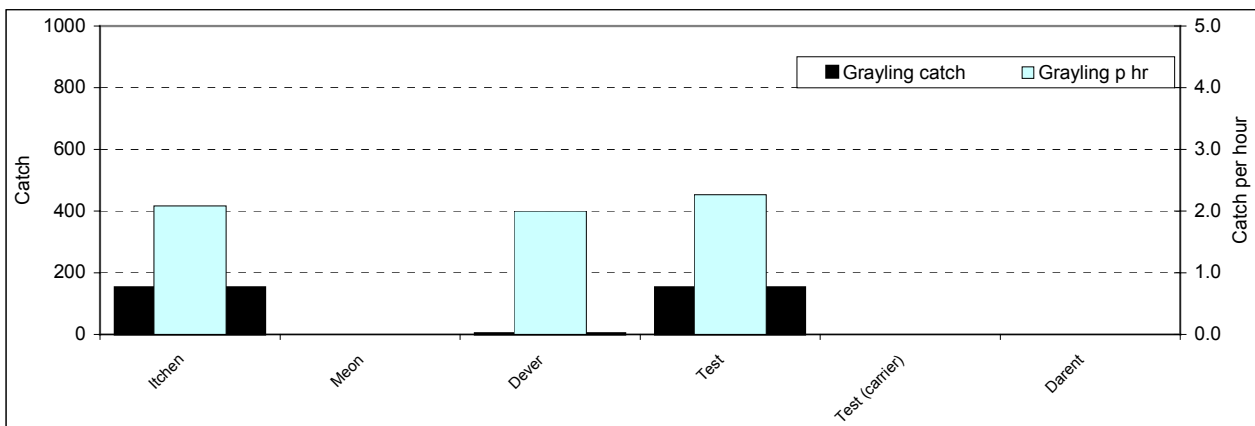

2001/02

2002/03

2003/04

2004/05

Appendix I. Grayling catch and catch per hour by river

South West

2001/02

2002/03

2003/04

2004/05

Appendix I. Grayling catch and catch per hour by river

Southern

2001/02

2002/03

2003/04

2004/05