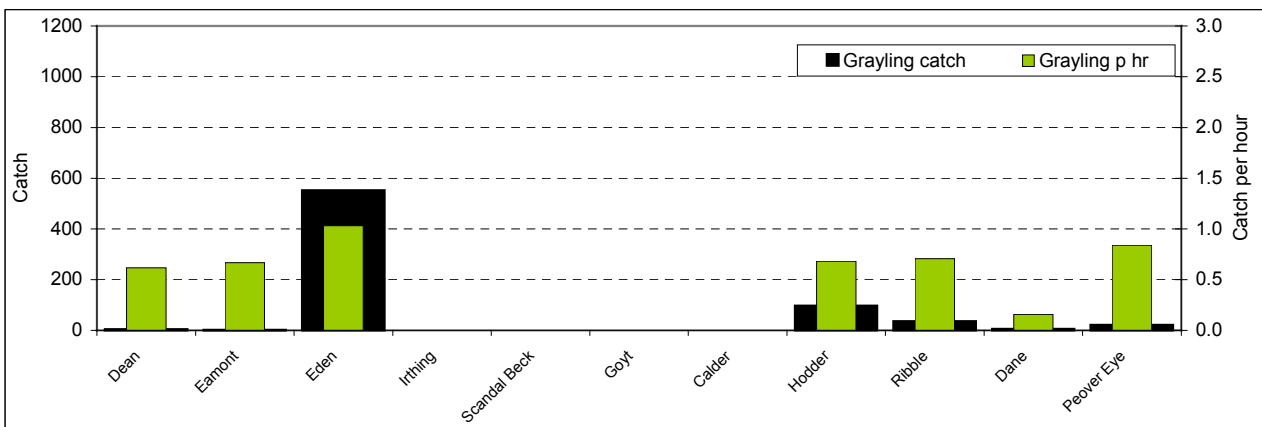

2001/02

2002/03

2003/04

2004/05

Appendix I. Grayling catch and catch per hour by river

North West

2001/02

2002/03