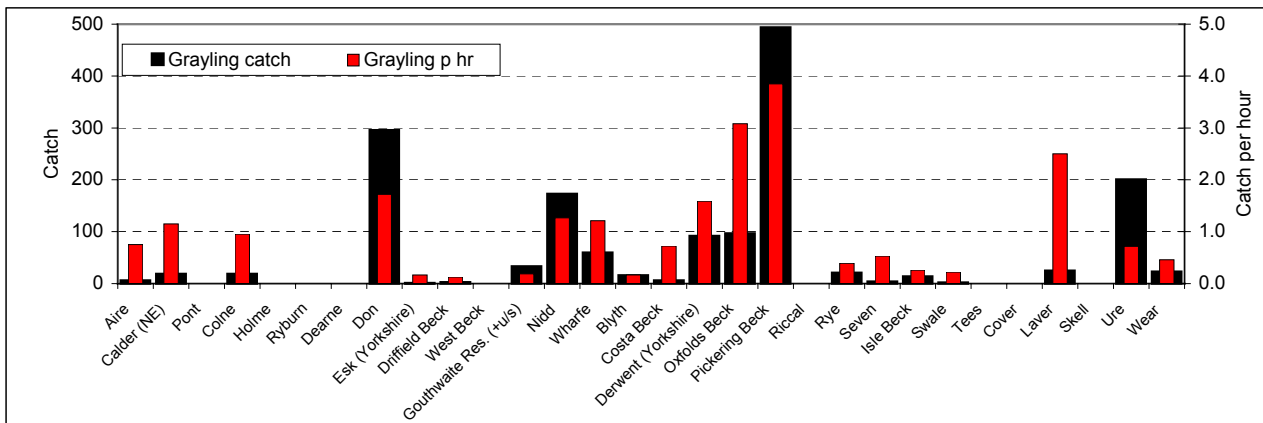

Appendix I. Grayling catch and catch per hour by river

North East

2001/02

2002/03

2003/04

2004/05

Appendix I. Grayling catch and catch per hour by river

Thames

2001/02

2002/03

2003/04

2004/05

Appendix I. Grayling catch and catch per hour by river

South West

2001/02

2002/03

2003/04

2004/05

Appendix I. Grayling catch and catch per hour by river

Southern

2001/02

2002/03

2003/04

2004/05