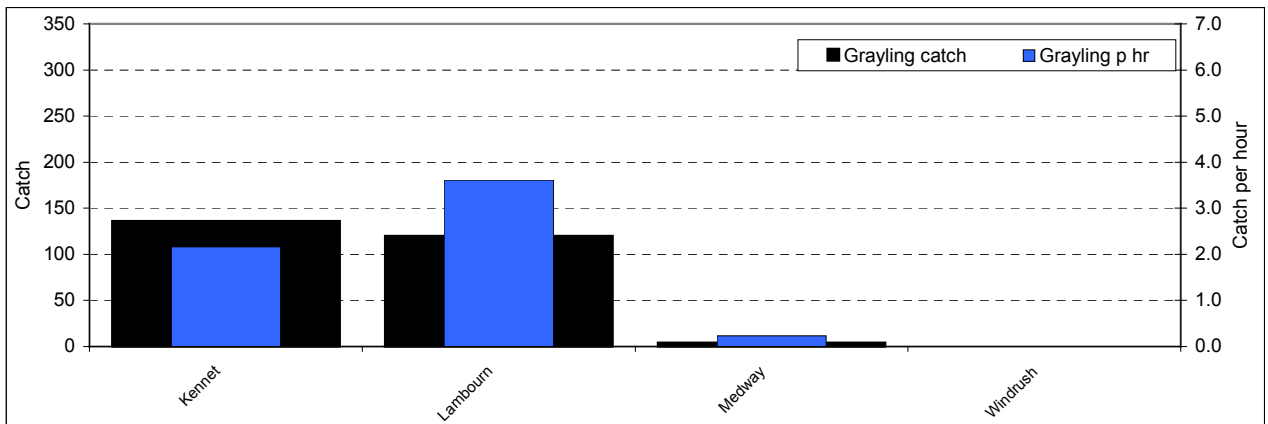

Appendix I. Grayling catch and catch per hour by river

North East

2001/02

2002/03

2003/04

2004/05

Appendix I. Grayling catch and catch per hour by river

Thames

2001/02

2002/03

2003/04

2004/05

Appendix I. Grayling catch and catch per hour by river

South West

2001/02

2002/03