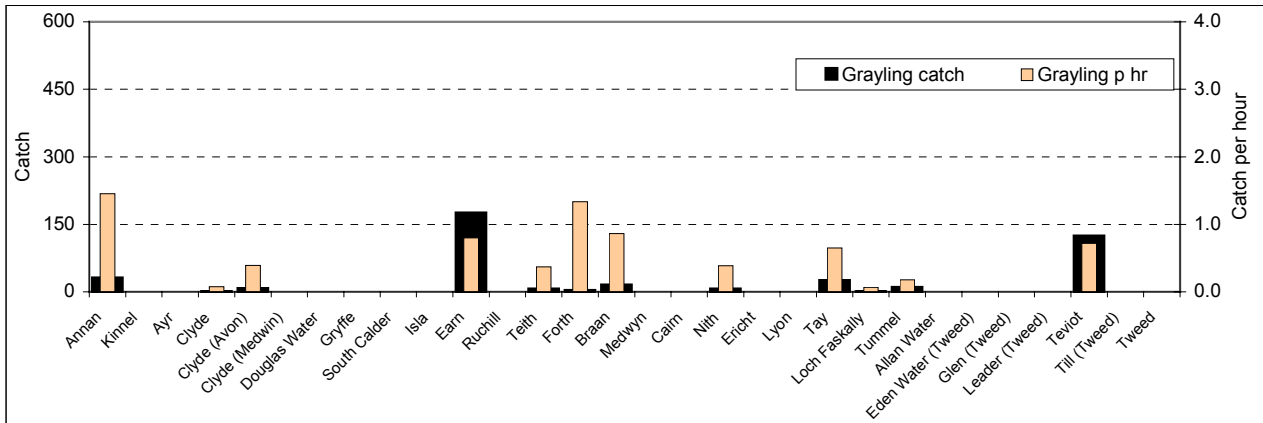

2001/02

2002/03

2003/04

2004/05

Appendix I. Grayling catch and catch per hour by river

North West

2001/02

2002/03

2003/04

2004/05

Appendix I. Grayling catch and catch per hour by river

Scotland

2001/02

2002/03

2003/04

2004/05