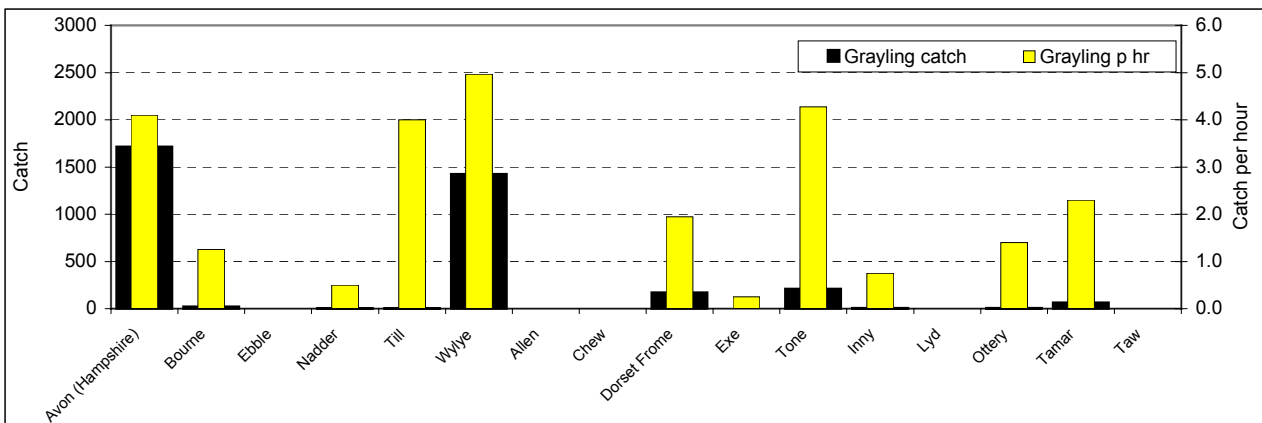

Appendix I. Grayling catch and catch per hour by river

North East

2001/02

2002/03

2003/04

2004/05

Appendix I. Grayling catch and catch per hour by river

Thames

2001/02

2002/03

2003/04

2004/05

Appendix I. Grayling catch and catch per hour by river

South West

2001/02

2002/03

2003/04

2004/05

Appendix I. Grayling catch and catch per hour by river

Southern

2001/02

2002/03

2003/04

2004/05