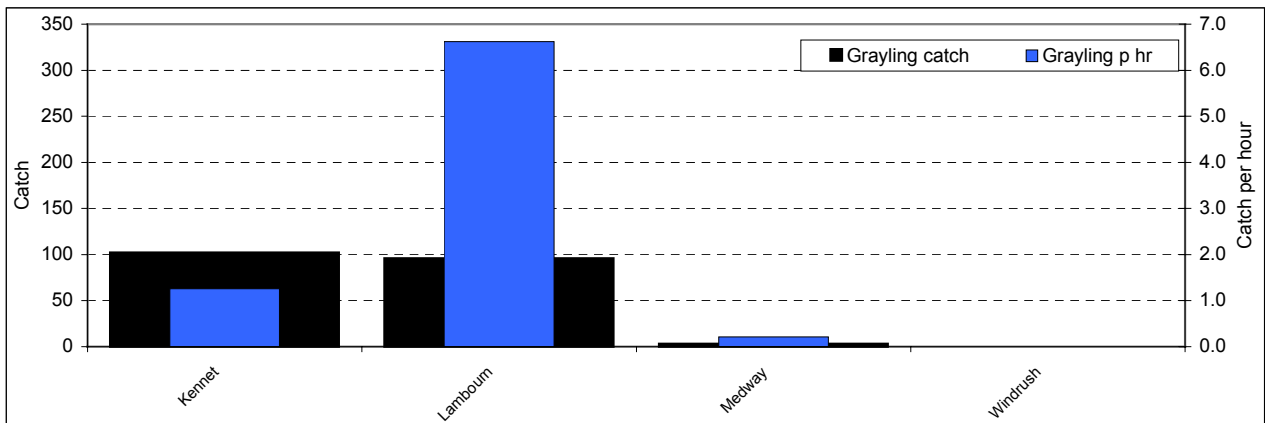

2001/02

2002/03

2003/04

2004/05

Appendix I. Grayling catch and catch per hour by river

South West

2001/02

2002/03

2003/04

2004/05

Appendix I. Grayling catch and catch per hour by river

Southern

2001/02

2002/03

2003/04

2004/05