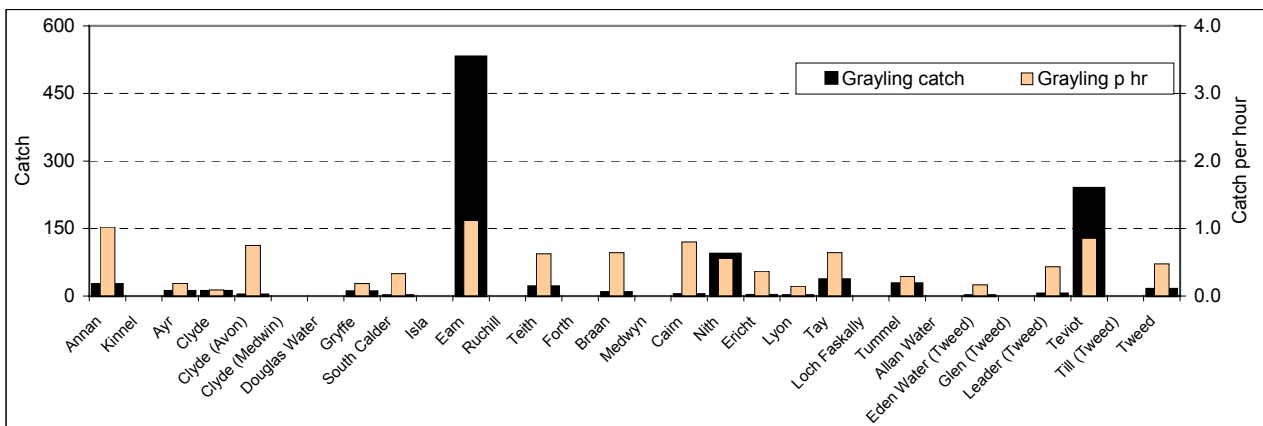

2001/02

2002/03

2003/04

2004/05

Appendix I. Grayling catch and catch per hour by river

North West

2001/02

2002/03

2003/04

2004/05

Appendix I. Grayling catch and catch per hour by river

Scotland

2001/02

2002/03

2003/04

2004/05