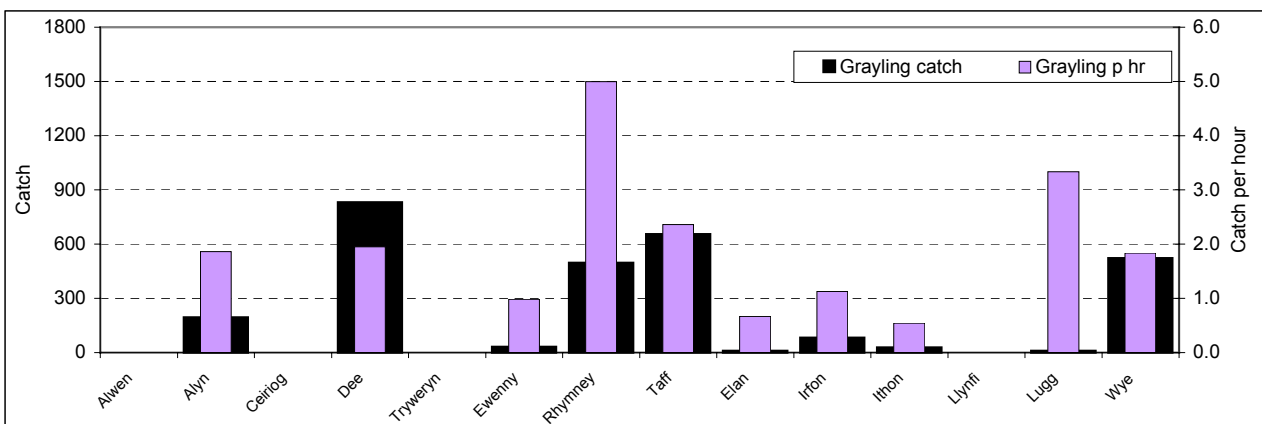

2003/04

2004/05

Appendix I. Grayling catch and catch per hour by river

Southern

2001/02

2002/03

2003/04

2004/05

2001/02

2002/03

2003/04

2004/05

Appendix I. Grayling catch and catch per hour by river

North West

2001/02

2002/03

2003/04

2004/05

Appendix I. Grayling catch and catch per hour by river

Scotland

2001/02

2002/03

2003/04

2004/05