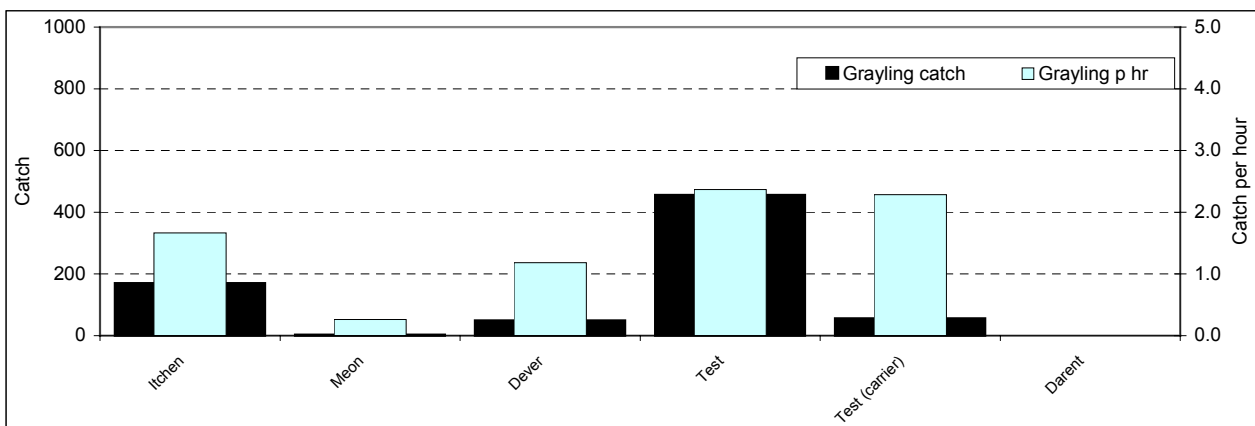

2001/02

2002/03

2003/04

2004/05

Appendix I. Grayling catch and catch per hour by river

South West

2001/02

2002/03

2003/04

2004/05

Appendix I. Grayling catch and catch per hour by river

Southern

2001/02

2002/03

2003/04

2004/05