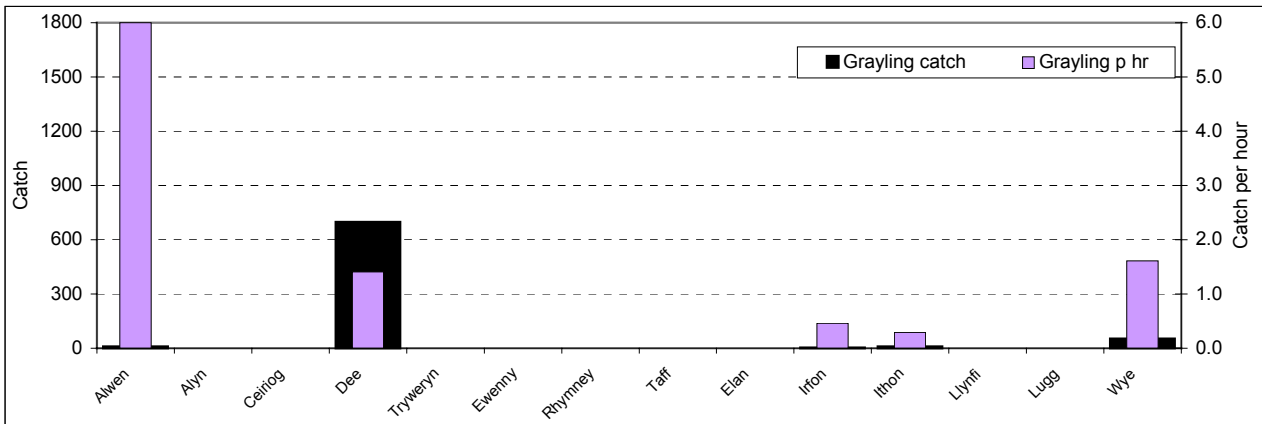

2003/04

2004/05

Appendix I. Grayling catch and catch per hour by river

Southern

2001/02

2002/03

2003/04

2004/05

Appendix I. Grayling catch and catch per hour by river

Midlands

2001/02

2002/03

2003/04

2004/05

Appendix I. Grayling catch and catch per hour by river

Wales

2001/02

2002/03

2003/04

2004/05

Appendix I. Grayling catch and catch per hour by river

North West

2001/02

2002/03