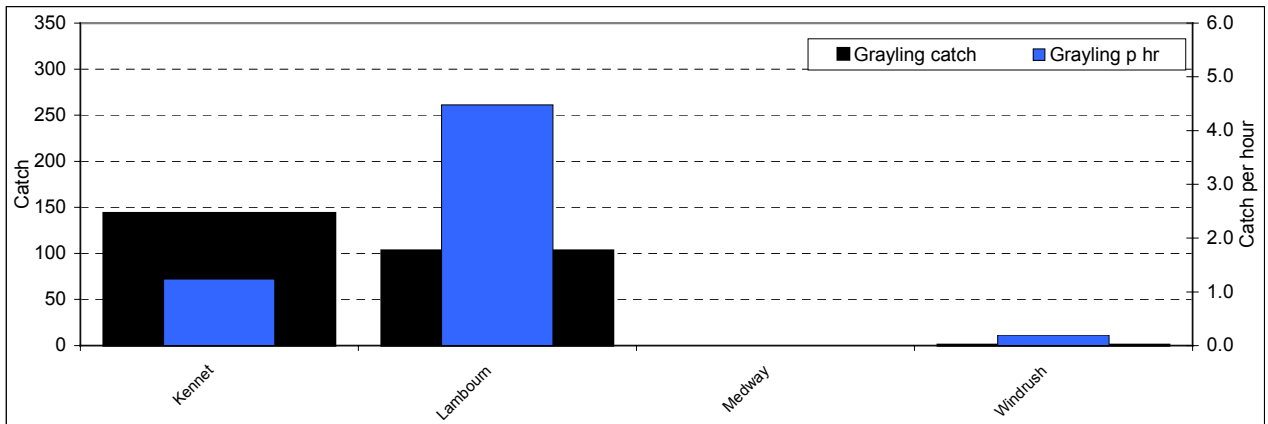

Appendix I. Grayling catch and catch per hour by river

North East

2001/02

2002/03

2003/04

2004/05

Appendix I. Grayling catch and catch per hour by river

Thames

2001/02

2002/03

2003/04

2004/05

Appendix I. Grayling catch and catch per hour by river

South West

2001/02

2002/03