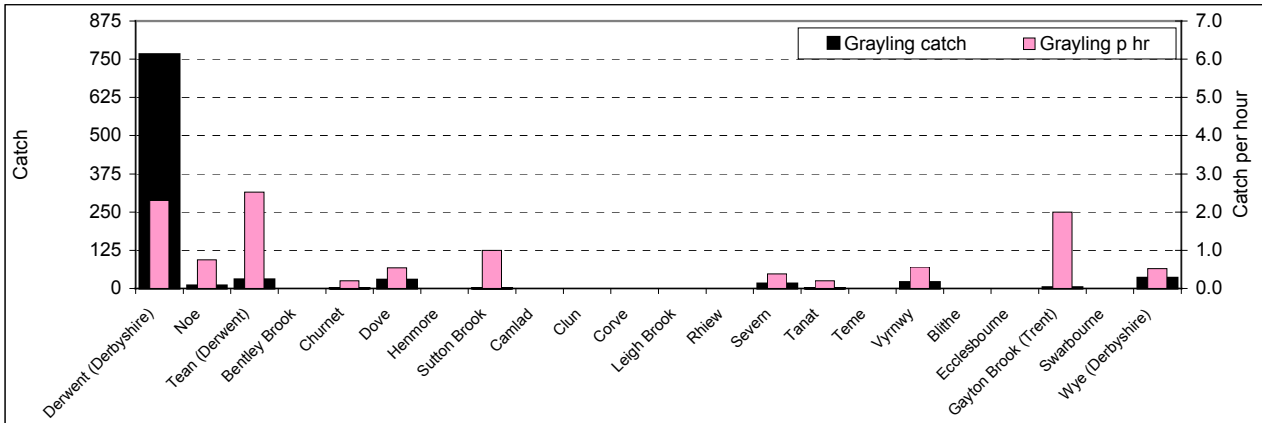

Appendix I. Grayling catch and catch per hour by river

Midlands

2001/02