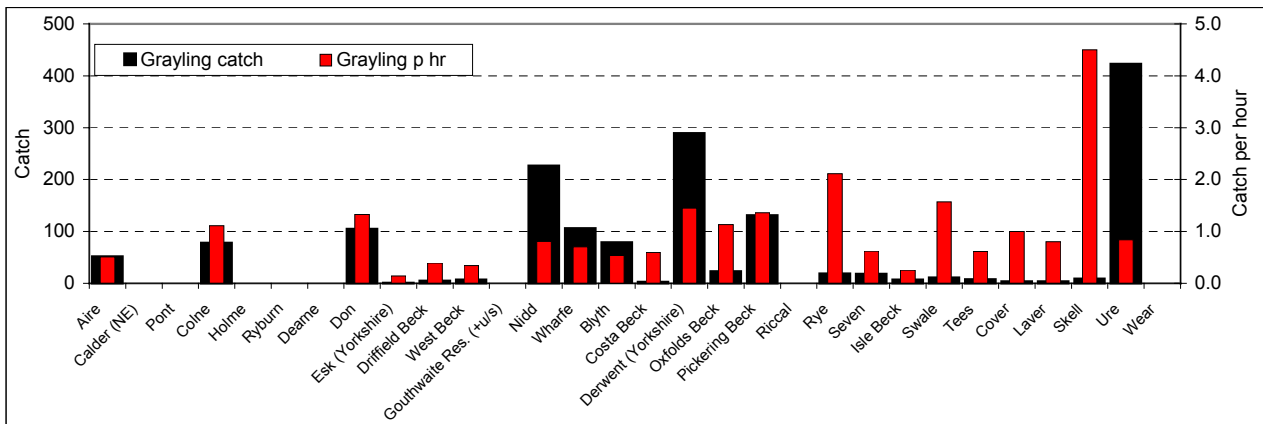

Appendix I. Grayling catch and catch per hour by river

North East

2001/02

2002/03

2003/04

2004/05

Appendix I. Grayling catch and catch per hour by river

Thames

2001/02

2002/03

2003/04

2004/05

Appendix I. Grayling catch and catch per hour by river

South West

2001/02

2002/03

2003/04

2004/05

Appendix I. Grayling catch and catch per hour by river

Southern

2001/02

2002/03

2003/04

2004/05