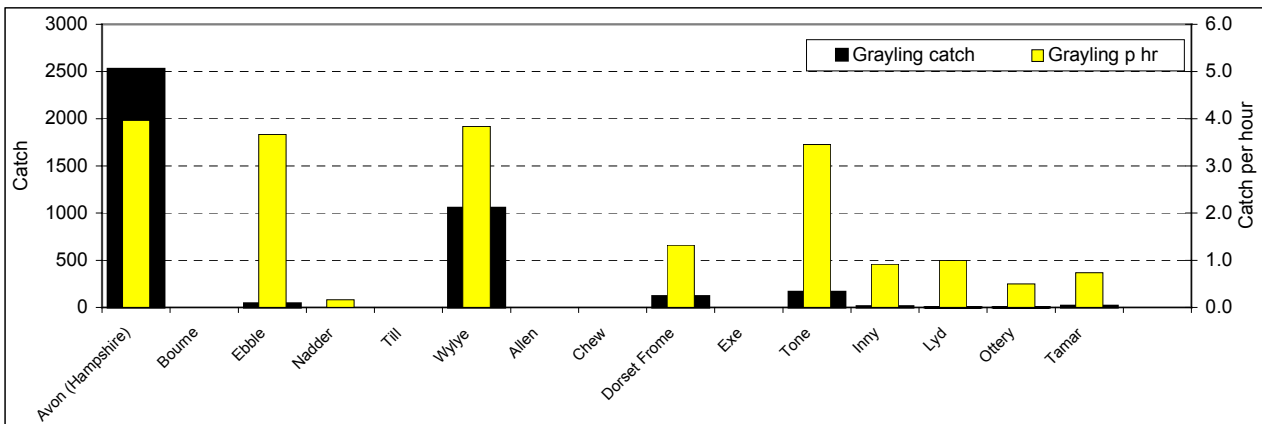

Appendix I. Grayling catch and catch per hour by river

North East

2001/02

2002/03

2003/04

2004/05

Appendix I. Grayling catch and catch per hour by river

Thames

2001/02

2002/03

2003/04

2004/05

Appendix I. Grayling catch and catch per hour by river

South West

2001/02

2002/03

2003/04

2004/05

Appendix I. Grayling catch and catch per hour by river

Southern

2001/02

2002/03

2003/04

2004/05