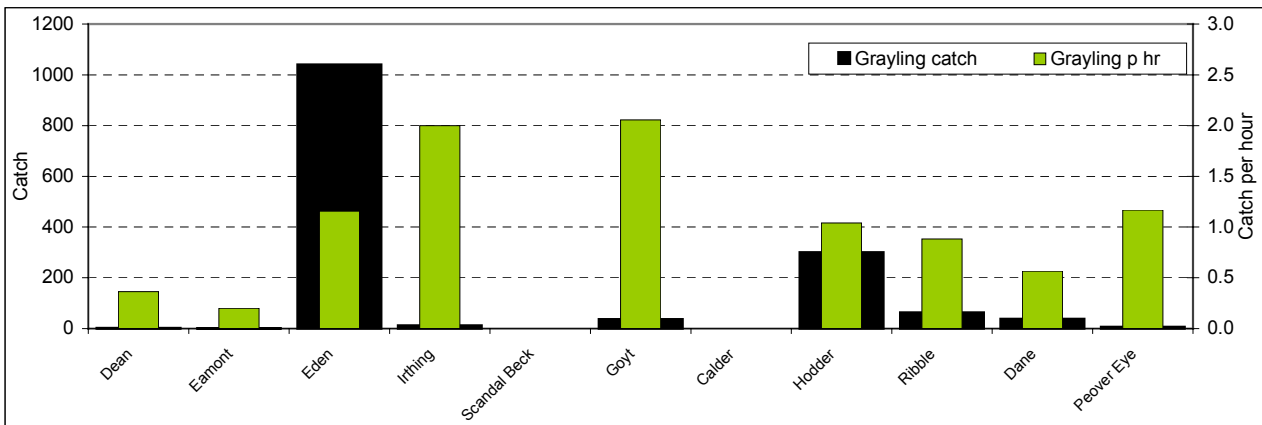

2001/02

2002/03

2003/04

2004/05

Appendix I. Grayling catch and catch per hour by river

North West

2001/02

2002/03

2003/04

2004/05

Appendix I. Grayling catch and catch per hour by river

Scotland

2001/02

2002/03

2003/04

2004/05