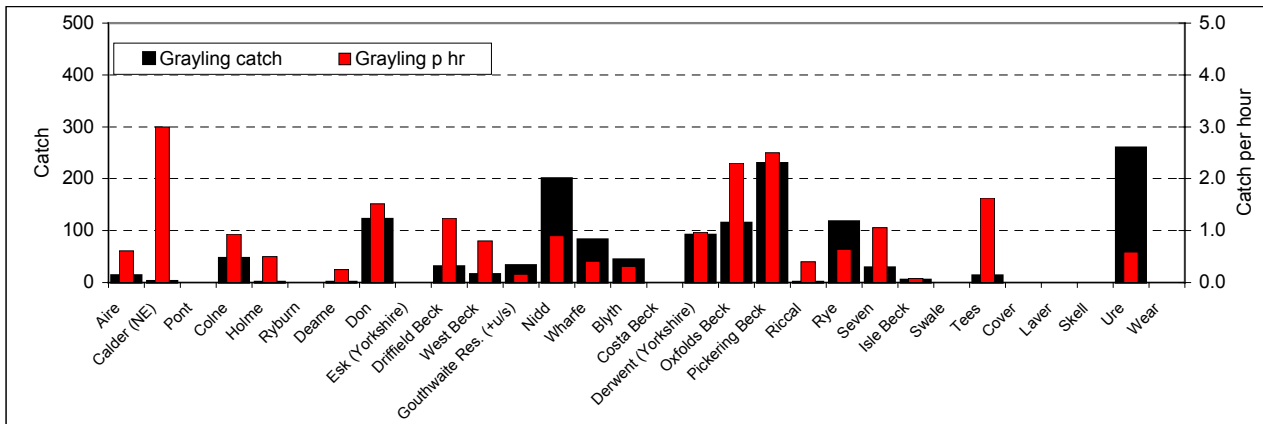

Appendix I. Grayling catch and catch per hour by river

North East

2001/02

2002/03

2003/04

2004/05

Appendix I. Grayling catch and catch per hour by river

Thames

2001/02

2002/03

2003/04

2004/05

Appendix I. Grayling catch and catch per hour by river

South West

2001/02

2002/03