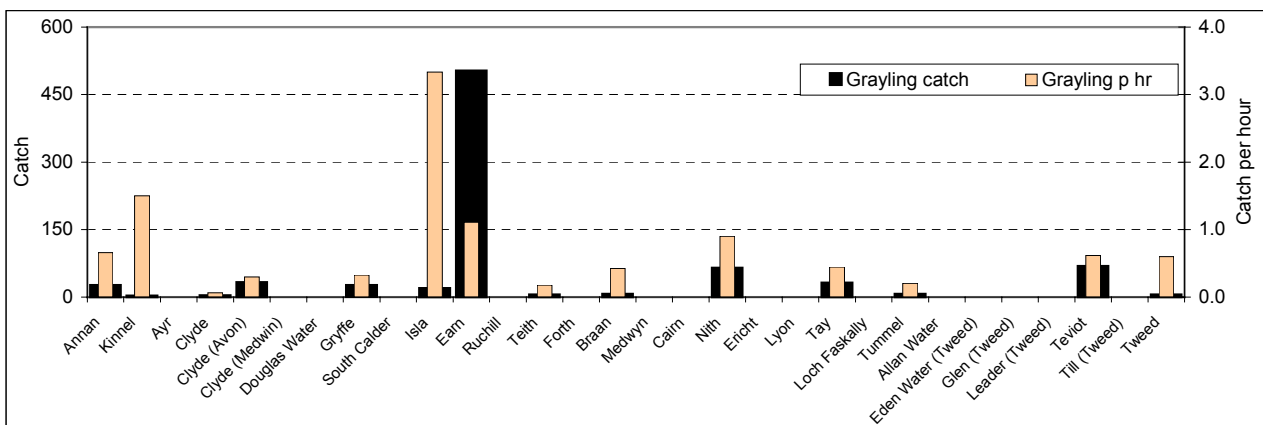

2001/02

2002/03

2003/04

2004/05

Appendix I. Grayling catch and catch per hour by river

North West

2001/02

2002/03

2003/04

2004/05

Appendix I. Grayling catch and catch per hour by river

Scotland

2001/02

2002/03

2003/04

2004/05