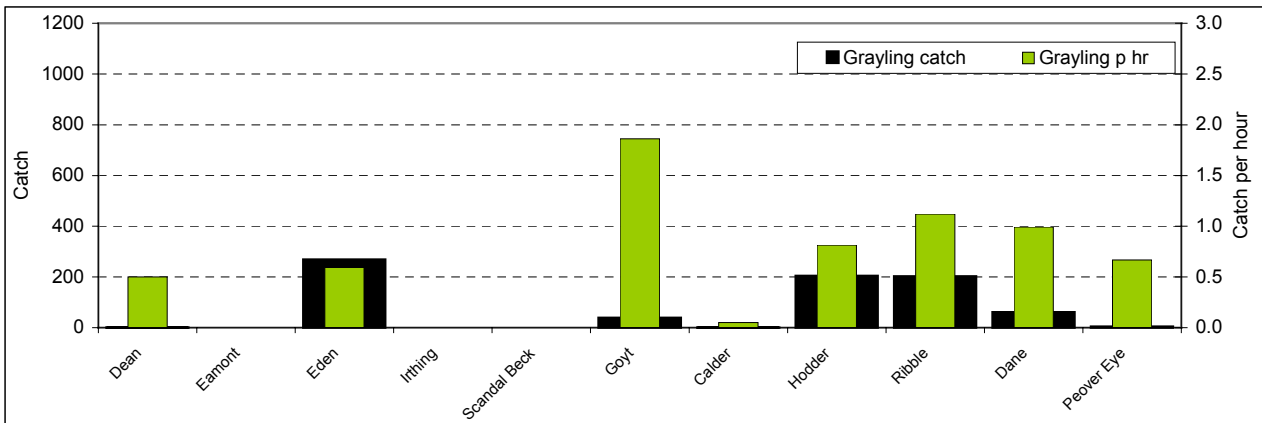

2001/02

2002/03

2003/04

2004/05

Appendix I. Grayling catch and catch per hour by river

North West

2001/02

2002/03

2003/04

2004/05

Appendix I. Grayling catch and catch per hour by river

Scotland

2001/02

2002/03

2003/04

2004/05