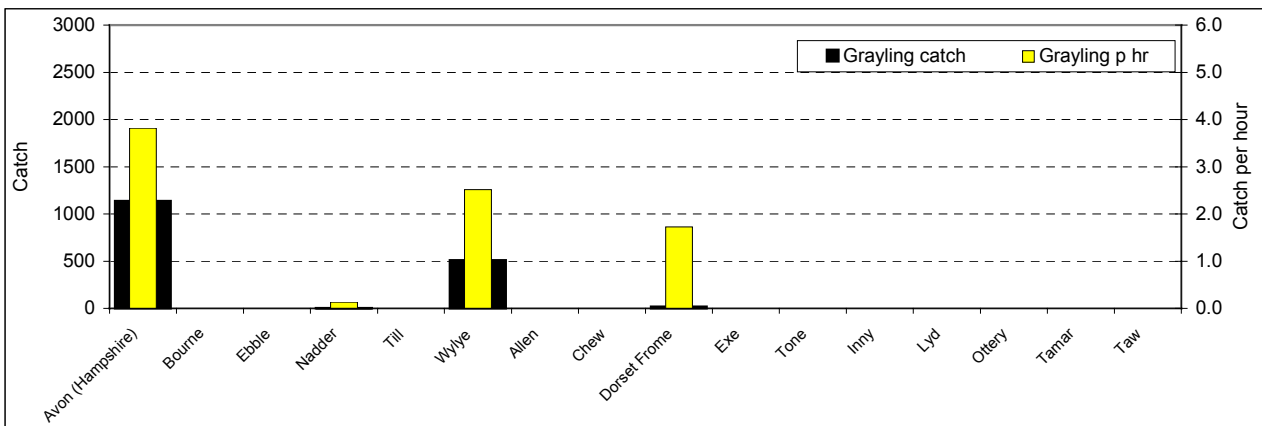

2001/02

2002/03

2003/04

2004/05

Appendix I. Grayling catch and catch per hour by river

South West

2001/02

2002/03

2003/04

2004/05

Appendix I. Grayling catch and catch per hour by river

Southern

2001/02

2002/03

2003/04

2004/05