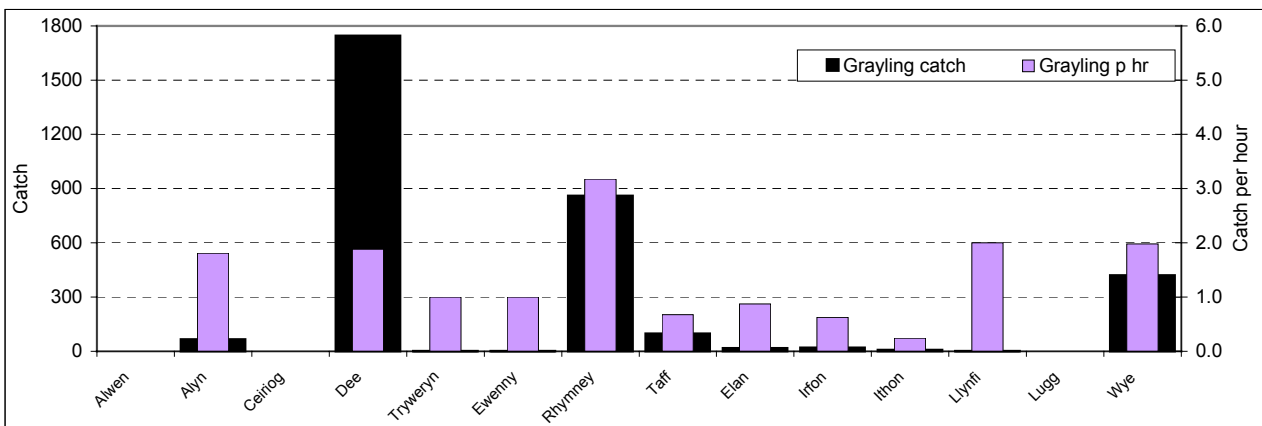

2003/04

2004/05

Appendix I. Grayling catch and catch per hour by river

Southern

2001/02

2002/03

2003/04

2004/05

Appendix I. Grayling catch and catch per hour by river

Midlands

2001/02

2002/03

2003/04

2004/05

Appendix I. Grayling catch and catch per hour by river

Wales

2001/02

2002/03

2003/04

2004/05

Appendix I. Grayling catch and catch per hour by river

North West

2001/02

2002/03