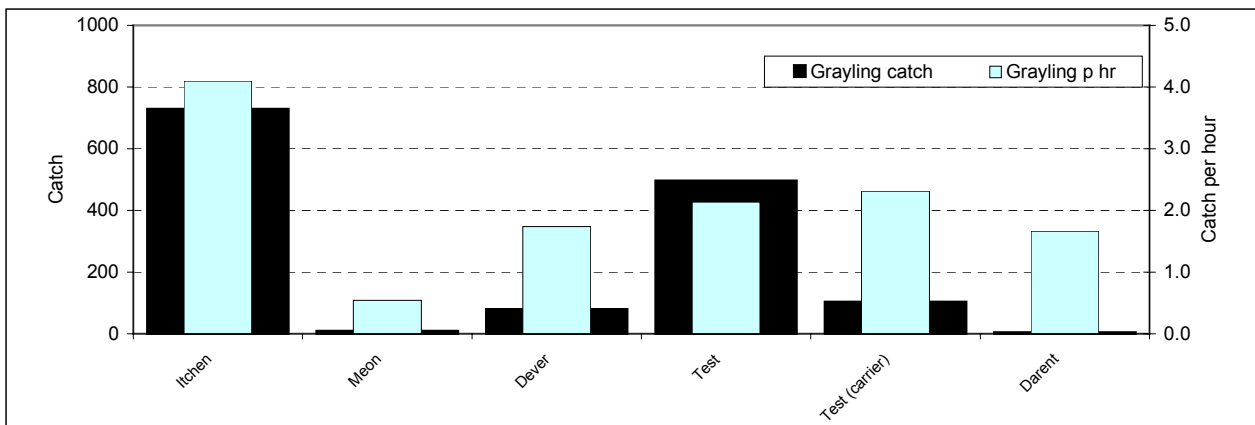

2003/04

2004/05

Appendix I. Grayling catch and catch per hour by river

Southern

2001/02

2002/03

2003/04

2004/05