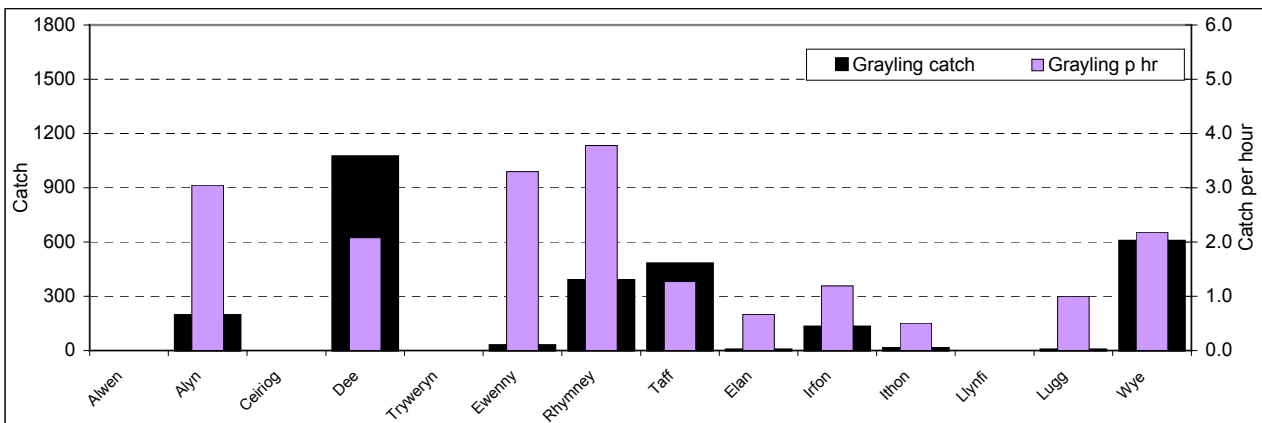

2003/04

2004/05

Appendix I. Grayling catch and catch per hour by river

Southern

2001/02

2002/03

2003/04

2004/05

Appendix I. Grayling catch and catch per hour by river

Midlands

2001/02

2002/03

2003/04

2004/05

Appendix I. Grayling catch and catch per hour by river

Wales

2001/02

2002/03

2003/04

2004/05

Appendix I. Grayling catch and catch per hour by river

North West

2001/02

2002/03