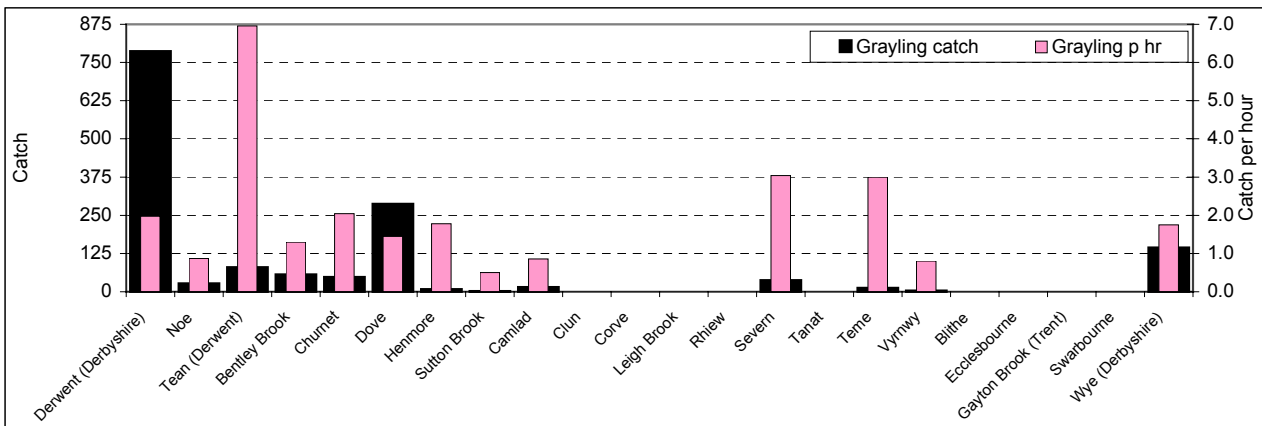

2003/04

2004/05

Appendix I. Grayling catch and catch per hour by river

Southern

2001/02

2002/03

2003/04

2004/05

Appendix I. Grayling catch and catch per hour by river

Midlands

2001/02

2002/03

2003/04

2004/05

Appendix I. Grayling catch and catch per hour by river

Wales

2001/02

2002/03

2003/04

2004/05

Appendix I. Grayling catch and catch per hour by river

North West

2001/02

2002/03