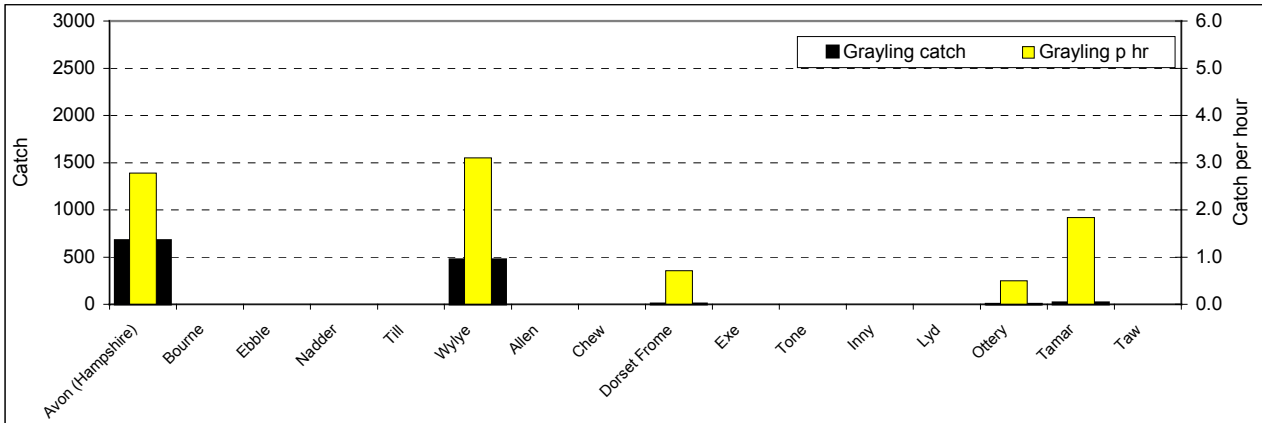

Appendix I. Grayling catch and catch per hour by river

North East

2001/02

2002/03

2003/04

2004/05

Appendix I. Grayling catch and catch per hour by river

Thames

2001/02

2002/03

2003/04

2004/05

Appendix I. Grayling catch and catch per hour by river

South West

2001/02

2002/03

2003/04

2004/05

Appendix I. Grayling catch and catch per hour by river

Southern

2001/02

2002/03

2003/04

2004/05