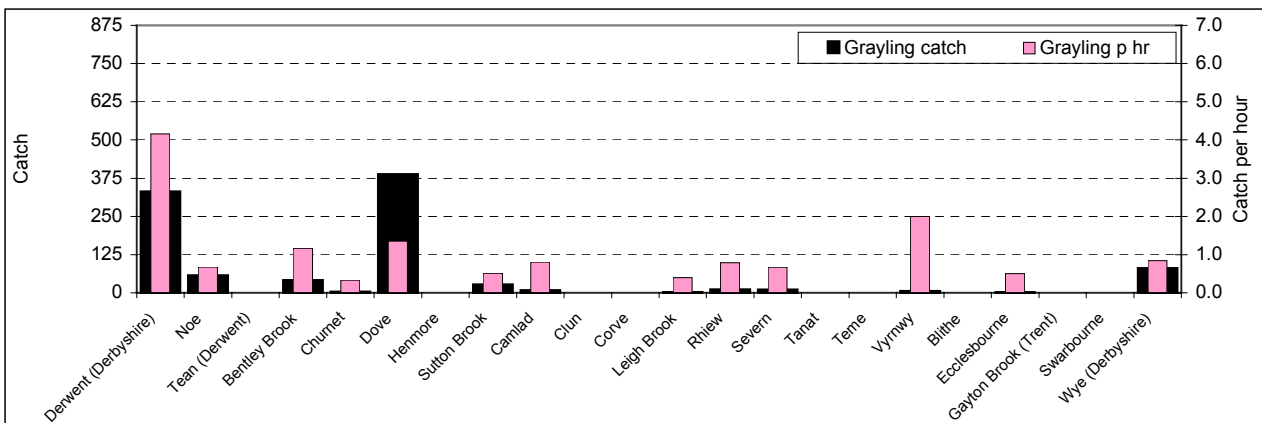

2003/04

2004/05

Appendix I. Grayling catch and catch per hour by river

Southern

2001/02

2002/03

2003/04

2004/05

Appendix I. Grayling catch and catch per hour by river

Midlands

2001/02

2002/03

2003/04

2004/05

Appendix I. Grayling catch and catch per hour by river

Wales

2001/02

2002/03

2003/04

2004/05

Appendix I. Grayling catch and catch per hour by river

North West

2001/02

2002/03